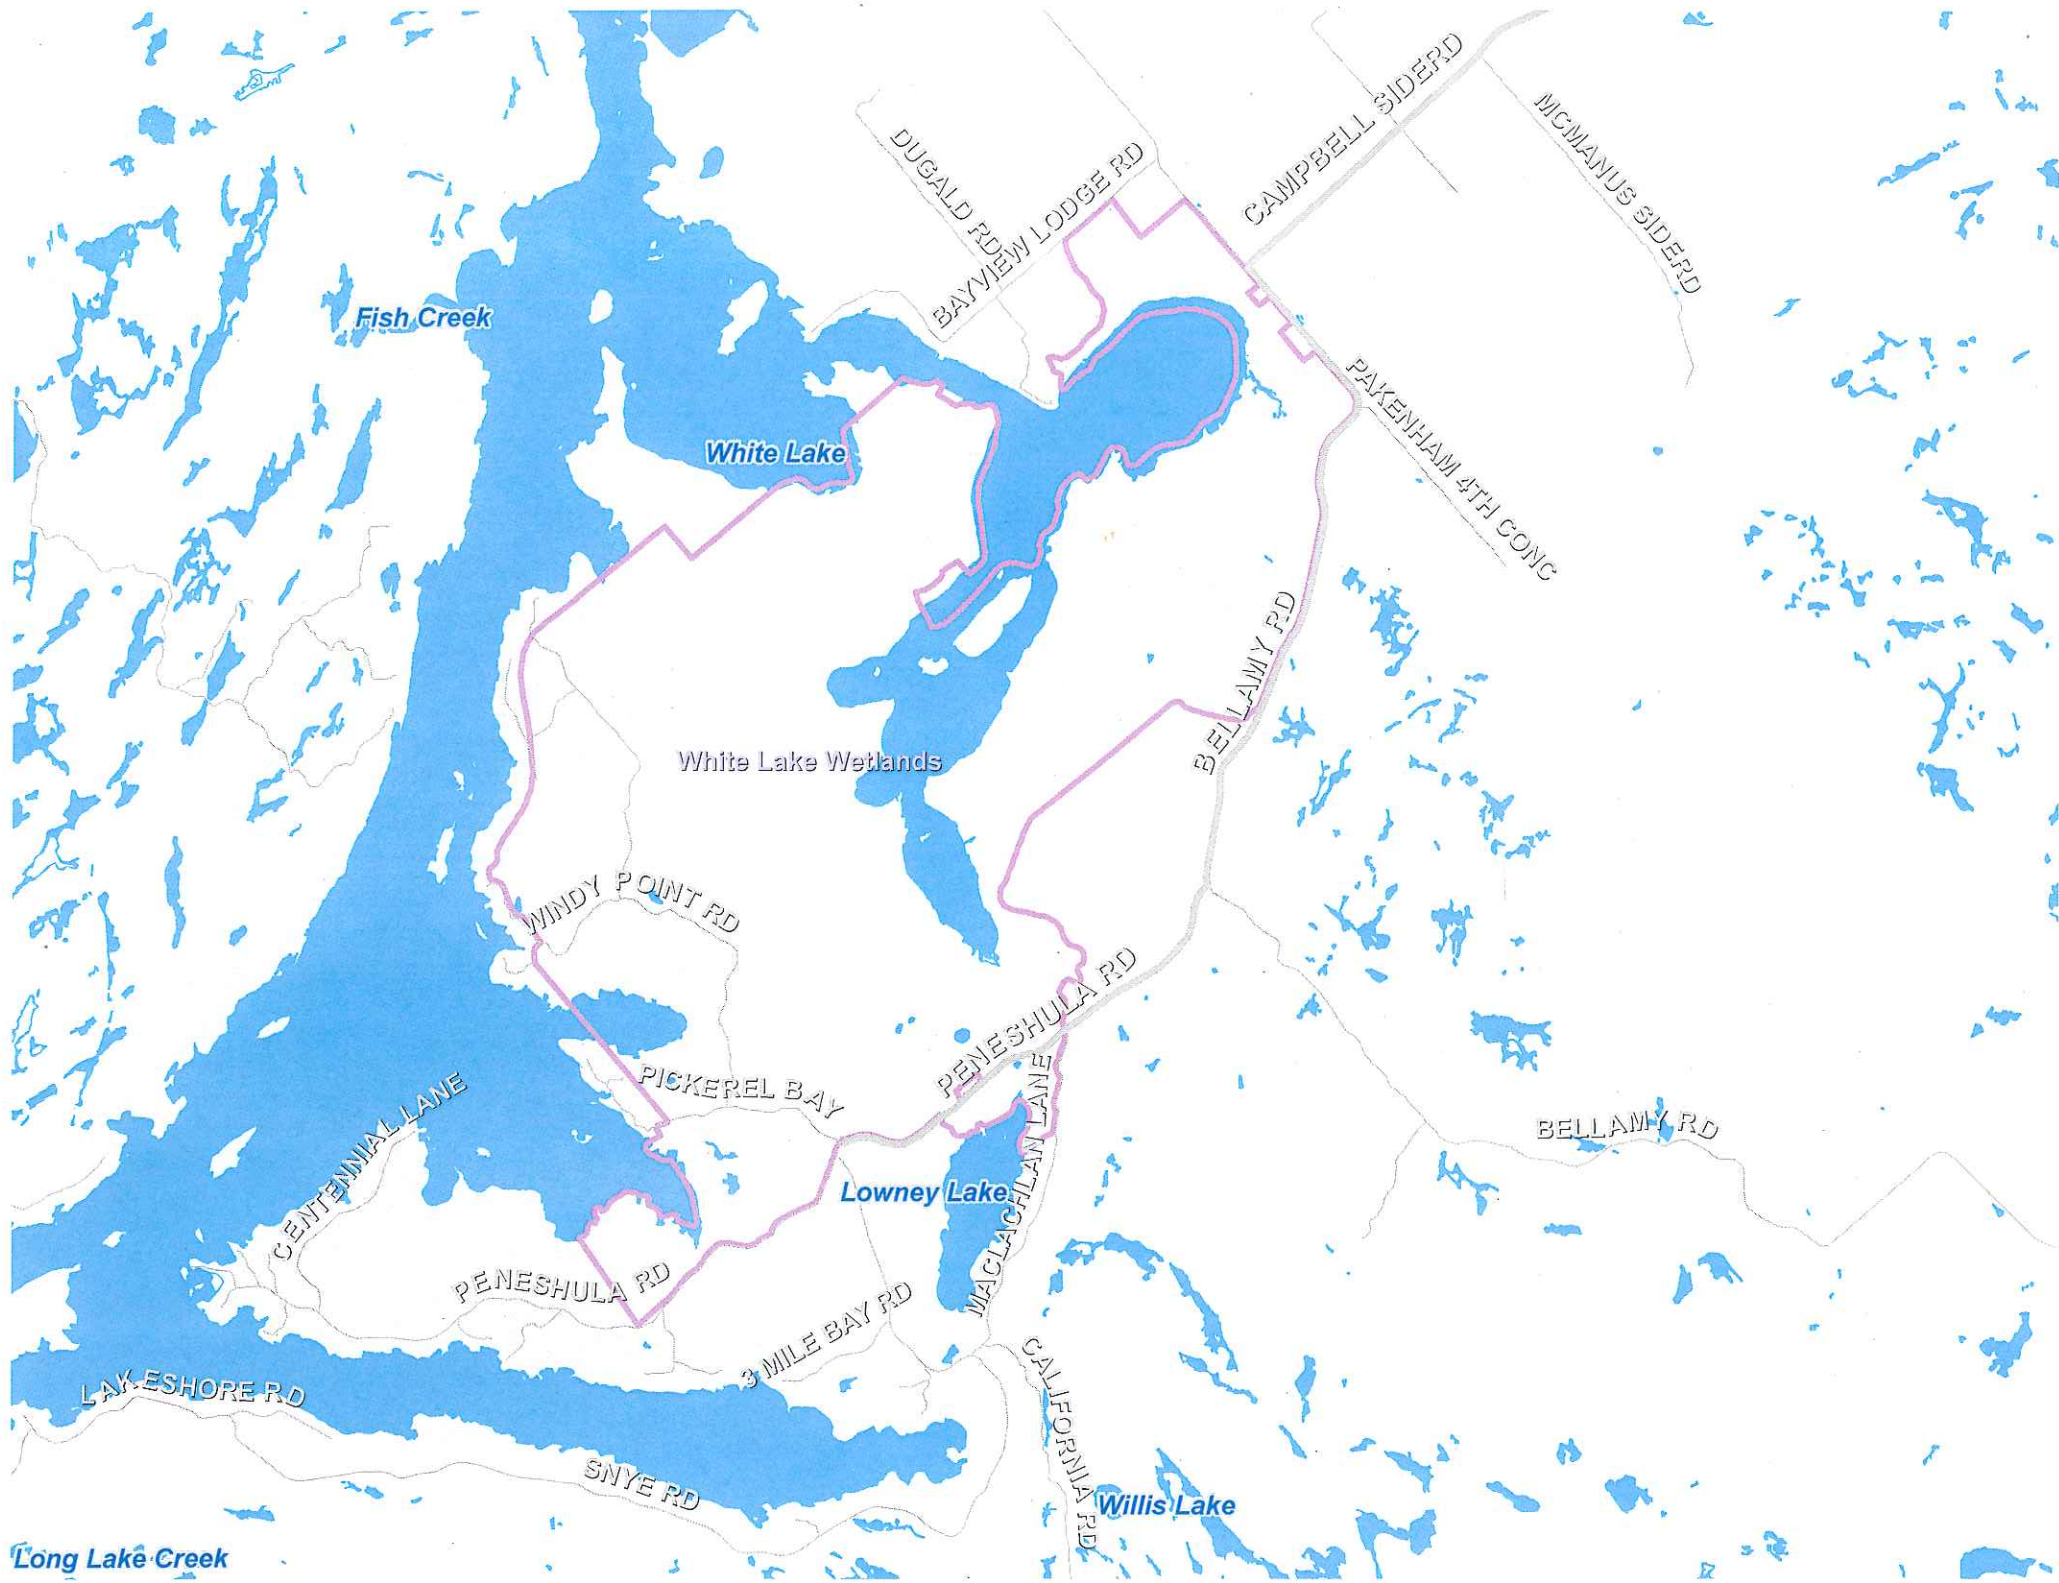

Fish Creek

White Lake

Lowney Lake

Willis Lake

DUGALD RD  
BAYVIEW LODGE RD

CAMPBELL SIDERD

MCGMANUS SIDERD

PAKENHAW 4TH CONC

BELLAMY RD

WINDY POINT RD

PICKEREL BAY

PENESHULA RD

CENTENNIAL LANE

PENESHULA RD

LAY-ESHORE RD

SNYE RD

3 MILE BAY RD

MAGLACHLATT LANE

CALIFORNIA RD

BELLAMY RD

Fish Creek

White Lake

White Lake Wetlands

Lowney Lake

PICKEREL BAY

PENESHULA RD

CENTENNIAL LANE

BELLAMY RD

PENESHULA RD

3 MILE BAY RD

MACLACHLAN LANE

LAKESHORE RD